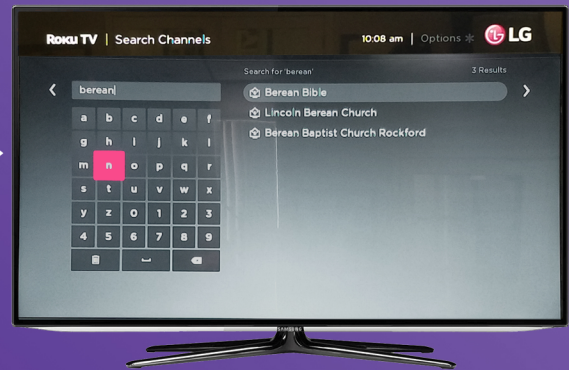

STEPS TO GETTING MORE BBS ON **Roku**

Roku

1 Press the **Home** button  on your Roku remote.

2 Scroll up or down and select **Streaming Channels** to open the Channel Store. Scroll down and select **Search Channels** then type in "Berean Bible".

3 The channel is **FREE** so after tapping **OK** on the channel, you simply select **Add Channel** to install the channel on your Roku device.

If you have set up a PIN number on your Roku account, you will be asked to provide the PIN before downloading. If you have **NOT** set up a pin, skip this step.