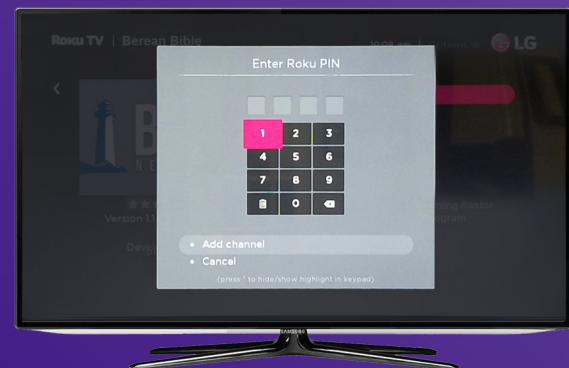

STEPS TO GETTING MORE BBS ON **Roku**

Roku

1 Press the **Home** button  on your Roku remote.

2 Scroll up or down and select **Streaming Channels** to open the Channel Store. Scroll down and select **Search Channels** then type in "Berean Bible".

3 The channel is **FREE** so after tapping **OK** on the channel, you simply select **Add Channel** to install the channel on your Roku device.

If you have set up a PIN number on your Roku account, you will be asked to provide the PIN before downloading. If you have **NOT** set up a pin, skip this step.